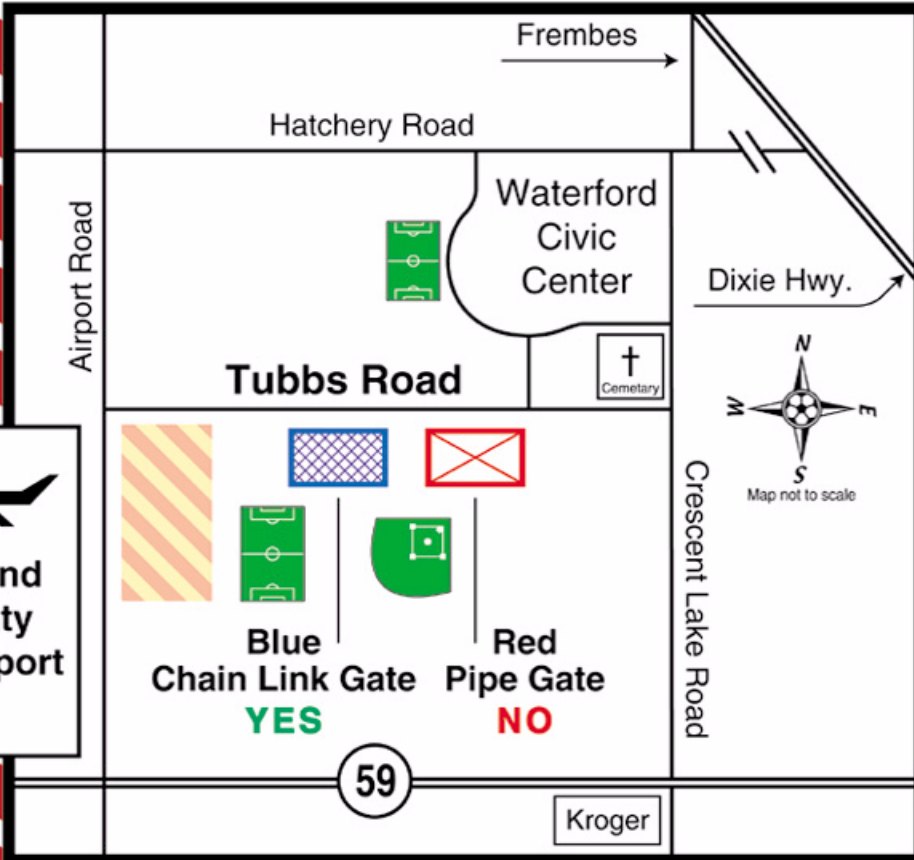

WATERFORD WARRIORS SOCCER CLUB

Rotary Park Practice Fields

**Oakland
 County
 Int. Airport**

**Blue
 Chain Link Gate
 YES**

**Red
 Pipe Gate
 NO**

Off of Tubbs Road, between Airport and Crescent Lake Roads.
 Use the blue chain link fence gate nearer Airport Road just past  sign if going east.